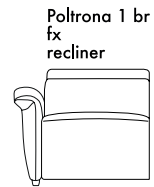

Peter bracciolo Slim

Peter Slim armrest

recliner classic

recliner & letto
recliner & bed

letto
bed

Pouff contenitore
pouff with box

materasso mattress

- * 70 x 195 h16 (27,6" x 76,8" h 6,3")
- ** 100 x 195 h16 (39,4" x 76,8" h 6,3")
- *** 120 x 195 h16 (47,2" x 76,8" h 6,3")
- **** 140 x 195 h16 (55,1" x 76,8" h 6,3")
- ***** 160 x 195 h16 (63,0" x 76,8" h 6,3")

Angolo
Corner

Angolo Poltrona Terminale
Terminal Corner Chair

Angolo Poltrona
Corner Chair

Chaise Longue Extra

poltrona armchair

101 cm
39,8"

Chair & chair recl

132 cm
52,0"

Chair
fix - bed
recl & bed

81 cm
31,9"

Chair raf/laf
fix & recl

101 cm
39,8"

Chair
extra raf/laf
fix & recl

112 cm
44,1"

Chair raf/laf
bed
recl & bed

61 cm
24,0"

Armless chair
fix & recliner

81 cm
31,9"

Armless chair
extra fix & recl

92 cm
36,2"

Armless chair
bed - recl & bed

2 posti/ 2 posti max 2 seater/ 2 seater max

162 cm
63,8"

2 seater fix - recl - bed