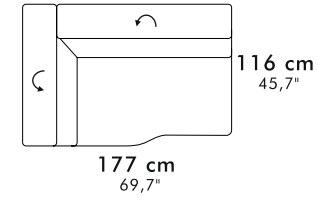

Peter bracciolo Slim

Peter Slim armrest

recliner classic

recliner & letto
recliner & bed

letto
bed

Pouff contenitore
pouff with box

materasso mattress

- * 70 x 195 h16 (27,6" x 76,8" h 6,3")
- ** 100 x 195 h16 (39,4" x 76,8" h 6,3")
- *** 120 x 195 h16 (47,2" x 76,8" h 6,3")
- **** 140 x 195 h16 (55,1" x 76,8" h 6,3")
- ***** 160 x 195 h16 (63,0" x 76,8" h 6,3")

Angolo
Corner

Angolo Poltrona Terminale
Terminal Corner Chair

Angolo Poltrona
Corner Chair

Chaise Longue Extra

poltrona armchair

101 cm
39,8"

Chair & chair recl

132 cm
52,0"

3 posti/ 3 posti max 3 seater/ 3 seater max

202 cm
79,5"

3 seater fix-recl - bed - recl & bed

182 cm
71,7"

3 seater raf/laf fix - recl
bed - recl & bed

162 cm
63,8"

3 seater armless
recl. - bed - recl. & bed

222 cm
87,4"

3 seater max bed - recl & bed

202 cm
79,5"

3 seater max reef/laf
bed - recl. & bed

182 cm
71,7"

3 seater armless max
bed - recl & bed