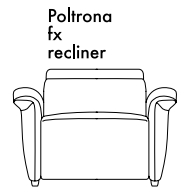

Angolo
Corner

Angolo Poltrona Terminale
Terminal Corner Chair

Angolo Poltrona
Corner Chair

Chaise Longue Extra

poltrona armchair

101 cm
39,8"

Chair & chair recl

132 cm
52,0"

Chair
fix - bed
recl & bed

81 cm
31,9"

Chair raf/laf
fix & recl

101 cm
39,8"

Chair
extra raf/laf
fix & recl

112 cm
44,1"

Chair raf/laf
bed
recl & bed

61 cm
24,0"