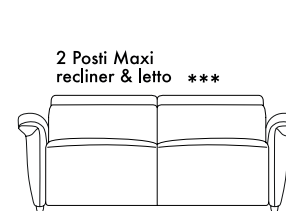

Chair
fix - bed
recl & bed

81 cm
31,9"

Chair raf/laf
fix & recl

101 cm
39,8"

Chair
extra raf/laf
fix & recl

112 cm
44,1"

Chair raf/laf
bed
recl & bed

61 cm
24,0"

Armless chair
fix & recliner

81 cm
31,9"

Armless chair
extra fix & recl

92 cm
36,2"

Armless chair
bed - recl & bed

2 posti/ 2 posti max 2 seater/ 2 seater max

162 cm
63,8"

2 seater fix - recl - bed

142 cm
55,9"

2 seater raf/laf
fix - recl - bed

182 cm
71,7"

2 seater max recl & bed

162 cm
63,8"

2 seater max raf/laf
recl & bed

142 cm
55,9"

2 seater armless
recl & bed