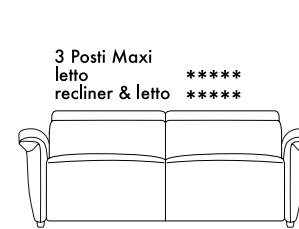

142 cm
55,9"

2 seater raf/laf
fix - recl - bed

182 cm
71,7"

2 seater max recl & bed

162 cm
63,8"

2 seater max raf/laf
recl & bed

142 cm
55,9"

2 seater armless
recl & bed

3 posti/ 3 posti max 3 seater/ 3 seater max

202 cm
79,5"

3 seater fix-recl - bed - recl & bed

182 cm
71,7"

3 seater raf/laf fix - recl
bed - recl & bed

162 cm
63,8"

3 seater armless
recl. - bed - recl. & bed

222 cm
87,4"

3 seater max bed - recl & bed

202 cm
79,5"

3 seater max reef/laf
bed - recl. & bed

182 cm
71,7"

3 seater armless max
bed - recl & bed