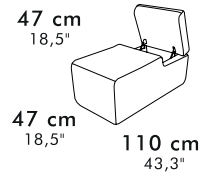

Peter bracciolo Slim

Peter Slim armrest

recliner classic

recliner & letto
recliner & bed

letto
bed

Pouff contenitore
pouff with box

materasso mattress

- * 70 x 195 h16 (27,6" x 76,8" h 6,3")
- ** 100 x 195 h16 (39,4" x 76,8" h 6,3")
- *** 120 x 195 h16 (47,2" x 76,8" h 6,3")
- **** 140 x 195 h16 (55,1" x 76,8" h 6,3")
- ***** 160 x 195 h16 (63,0" x 76,8" h 6,3")

Angolo
Corner

Angolo Poltrona Terminale
Terminal Corner Chair

Angolo Poltrona
Corner Chair

Chaise Longue Extra

poltrona armchair

101 cm
39,8"

Chair & chair recl

132 cm
52,0"

3 posti/ 3 posti max 3 seater/ 3 seater max

202 cm
79,5"

3 seater fix-recl - bed - recl & bed

182 cm
71,7"

3 seater raf/laf fix - recl
bed - recl & bed

162 cm
63,8"

3 seater armless
recl. - bed - recl. & bed

222 cm
87,4"

3 seater max bed - recl & bed

202 cm
79,5"

3 seater max reef/laf
bed - recl. & bed

182 cm
71,7"

3 seater armless max
bed - recl & bed