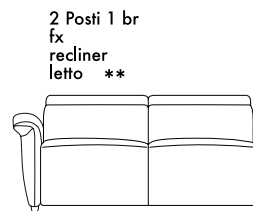

Chair
fix - bed
recl & bed

81 cm
31,9"

Chair raf/laf
fix & recl

101 cm
39,8"

Chair
extra raf/laf
fix & recl

112 cm
44,1"

Chair raf/laf
bed
recl & bed

61 cm
24,0"

Armless chair
fix & recliner

81 cm
31,9"

Armless chair
extra fix & recl

92 cm
36,2"

Armless chair
bed - recl & bed

2 posti/ 2 posti max 2 seater/ 2 seater max

162 cm
63,8"

2 seater fix - recl - bed

142 cm
55,9"

2 seater raf/laf
fix - recl - bed

182 cm
71,7"

2 seater max recl & bed

162 cm
63,8"

2 seater max raf/laf
recl & bed

142 cm
55,9"

2 seater armless
recl & bed