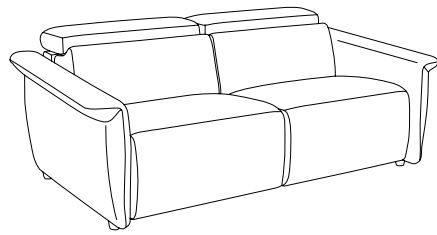

Peter bracciolo Slim

Peter Slim armrest

recliner classic

recliner & letto
recliner & bed

letto
bed

Pouff contenitore
pouff with box

materasso mattress

- * 70 x 195 h16 (27,6" x 76,8" h 6,3")
- ** 100 x 195 h16 (39,4" x 76,8" h 6,3")
- *** 120 x 195 h16 (47,2" x 76,8" h 6,3")
- **** 140 x 195 h16 (55,1" x 76,8" h 6,3")
- ***** 160 x 195 h16 (63,0" x 76,8" h 6,3")

Angolo
Corner

Angolo Poltrona Terminale
Terminal Corner Chair

Angolo Poltrona
Corner Chair

Chaise Longue Extra

poltrona armchair

101 cm
39,8"

Chair & chair recl

132 cm
52,0"

Chair
fix - bed
recl & bed

81 cm
31,9"

Chair raf/laf
fix & recl

101 cm
39,8"

Chair
extra raf/laf
fix & recl

112 cm
44,1"

Chair raf/laf
bed
recl & bed

61 cm
24,0"

Armless chair
fix & recliner

81 cm
31,9"

Armless chair
extra fix & recl

92 cm
36,2"

Armless chair
bed - recl & bed

2 posti/ 2 posti max 2 seater/ 2 seater max

162 cm
63,8"

2 seater fix - recl - bed