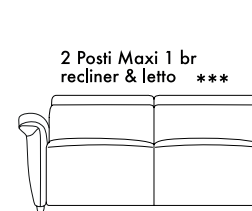

Chair
fix - bed
recl & bed

81 cm
31,9"

Chair raf/laf
fix & recl

101 cm
39,8"

Chair
extra raf/laf
fix & recl

112 cm
44,1"

Chair raf/laf
bed
recl & bed

61 cm
24,0"

Armless chair
fix & recliner

81 cm
31,9"

Armless chair
extra fix & recl

92 cm
36,2"

Armless chair
bed - recl & bed

2 posti/ 2 posti max 2 seater/ 2 seater max

162 cm
63,8"

2 seater fix - recl - bed

142 cm
55,9"

2 seater raf/laf
fix - recl - bed

182 cm
71,7"

2 seater max recl & bed

162 cm
63,8"

2 seater max raf/laf
recl & bed

142 cm
55,9"

2 seater armless
recl & bed