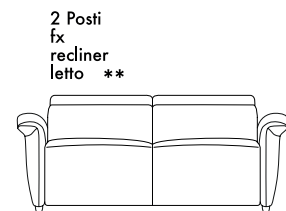

Chair
fix - bed
recl & bed

81 cm
31,9"

Chair raf/laf
fix & recl

101 cm
39,8"

Chair
extra raf/laf
fix & recl

112 cm
44,1"

Chair raf/laf
bed
recl & bed

61 cm
24,0"

Armless chair
fix & recliner

81 cm
31,9"

Armless chair
extra fix & recl

92 cm
36,2"

Armless chair
bed - recl & bed

2 posti/ 2 posti max 2 seater/ 2 seater max

162 cm
63,8"

2 seater fix - recl - bed

142 cm
55,9"

2 seater raf/laf
fix - recl - bed

182 cm
71,7"

2 seater max recl & bed

162 cm
63,8"

2 seater max raf/laf
recl & bed

142 cm
55,9"

2 seater armless
recl & bed