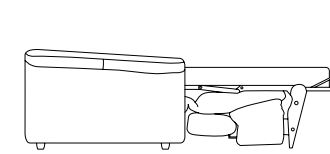

Peter bracciolo Slim

Peter Slim armrest

recliner classic

recliner & letto
recliner & bed

letto
bed

Pouff contenitore
pouff with box

materasso mattress

- * 70 x 195 h16 (27,6" x 76,8" h 6,3")
- ** 100 x 195 h16 (39,4" x 76,8" h 6,3")
- *** 120 x 195 h16 (47,2" x 76,8" h 6,3")
- **** 140 x 195 h16 (55,1" x 76,8" h 6,3")
- ***** 160 x 195 h16 (63,0" x 76,8" h 6,3")

Angolo
Corner

Angolo Poltrona Terminale
Terminal Corner Chair

Angolo Poltrona
Corner Chair

Chaise Longue Extra

poltrona armchair

101 cm
39,8"

Chair & chair recl

132 cm
52,0"

Chair
fix - bed
recl & bed

81 cm
31,9"

Chair raf/laf
fix & recl

101 cm
39,8"

Chair
extra raf/laf
fix & recl

112 cm
44,1"

Chair raf/laf
bed
recl & bed

61 cm
24,0"