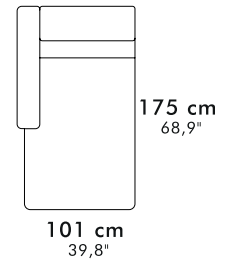

Peter bracciolo Slim

Peter Slim armrest

recliner classic

recliner & letto
recliner & bed

letto
bed

Pouff contenitore
pouff with box

materasso mattress

- * 70 x 195 h16 (27,6" x 76,8" h 6,3")
- ** 100 x 195 h16 (39,4" x 76,8" h 6,3")
- *** 120 x 195 h16 (47,2" x 76,8" h 6,3")
- **** 140 x 195 h16 (55,1" x 76,8" h 6,3")
- ***** 160 x 195 h16 (63,0" x 76,8" h 6,3")

Angolo
Corner

Angolo Poltrona Terminale
Terminal Corner Chair

Angolo Poltrona
Corner Chair

Chaise Longue Extra

poltrona armchair

101 cm
39,8"

Chair & chair recl

132 cm
52,0"

Chair
fix - bed
recl & bed

81 cm
31,9"

Chair raf/laf
fix & recl

101 cm
39,8"

Chair
extra raf/laf
fix & recl

112 cm
44,1"

Chair raf/laf
bed
recl & bed

61 cm
24,0"

222 cm
87,4"

3 seater max bed - recl & bed

202 cm
79,5"

3 seater max reef/laf
bed - recl. & bed

182 cm
71,7"

3 seater armless max
bed - recl & bed