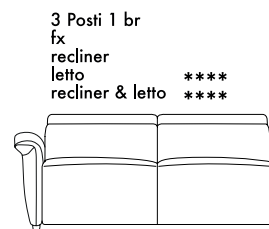

Armless chair
fix & recliner

81 cm
31,9"

Armless chair
extra fix & recl

92 cm
36,2"

Armless chair
bed - recl & bed

2 posti/ 2 posti max 2 seater/ 2 seater max

162 cm
63,8"

2 seater fix - recl - bed

142 cm
55,9"

2 seater raf/laf
fix - recl - bed

182 cm
71,7"

2 seater max recl & bed

162 cm
63,8"

2 seater max raf/laf
recl & bed

142 cm
55,9"

2 seater armless
recl & bed

3 posti/ 3 posti max 3 seater/ 3 seater max

202 cm
79,5"

3 seater fix-recl - bed - recl & bed

182 cm
71,7"

3 seater raf/laf fix - recl
bed - recl & bed

162 cm
63,8"

3 seater armless
recl. - bed - recl. & bed