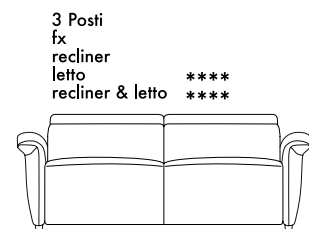

Armless chair
fix & recliner

81 cm
31,9"

Armless chair
extra fix & recl

92 cm
36,2"

Armless chair
bed - recl & bed

2 posti/ 2 posti max 2 seater/ 2 seater max

162 cm
63,8"

2 seater fix - recl - bed

142 cm
55,9"

2 seater raf/laf
fix - recl - bed

182 cm
71,7"

2 seater max recl & bed

162 cm
63,8"

2 seater max raf/laf
recl & bed

142 cm
55,9"

2 seater armless
recl & bed

3 posti/ 3 posti max 3 seater/ 3 seater max

202 cm
79,5"

3 seater fix-recl - bed - recl & bed

182 cm
71,7"

3 seater raf/laf fix - recl
bed - recl & bed

162 cm
63,8"

3 seater armless
recl. - bed - recl. & bed