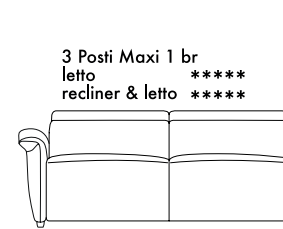

3 posti/ 3 posti max 3 seater/ 3 seater max

202 cm
79,5"

3 seater fix-recl - bed - recl & bed

182 cm
71,7"

3 seater raf/laf fix - recl
bed - recl & bed

162 cm
63,8"

3 seater armless
recl. - bed - recl. & bed

222 cm
87,4"

3 seater max bed - recl & bed

202 cm
79,5"

3 seater max reef/laf
bed - recl. & bed

182 cm
71,7"

3 seater armless max
bed - recl & bed