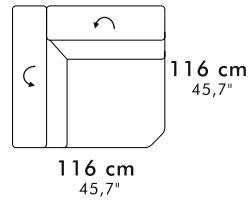

Peter bracciolo Slim

Peter Slim armrest

recliner classic

recliner & letto
recliner & bed

letto
bed

Pouff contenitore
pouff with box

materasso mattress

- * 70 x 195 h16 (27,6" x 76,8" h 6,3")
- ** 100 x 195 h16 (39,4" x 76,8" h 6,3")
- *** 120 x 195 h16 (47,2" x 76,8" h 6,3")
- **** 140 x 195 h16 (55,1" x 76,8" h 6,3")
- ***** 160 x 195 h16 (63,0" x 76,8" h 6,3")

Angolo
Corner

Angolo Poltrona Terminale
Terminal Corner Chair

Angolo Poltrona
Corner Chair

Chaise Longue Extra

poltrona armchair

101 cm
39,8"

Chair & chair recl

132 cm
52,0"

3 posti/ 3 posti max 3 seater/ 3 seater max

202 cm
79,5"

3 seater fix-recl - bed - recl & bed

182 cm
71,7"

3 seater raf/laf fix - recl
bed - recl & bed

162 cm
63,8"

3 seater armless
recl. - bed - recl. & bed

222 cm
87,4"

3 seater max bed - recl & bed

202 cm
79,5"

3 seater max reef/laf
bed - recl. & bed

182 cm
71,7"

3 seater armless max
bed - recl & bed