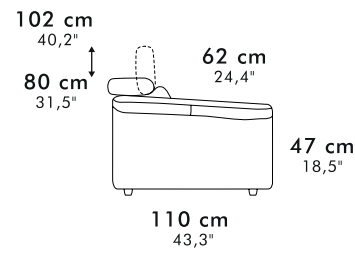

Peter bracciolo Slim

Peter Slim armrest

recliner classic

recliner & letto
recliner & bed

letto
bed

Pouff contenitore
pouff with box

materasso mattress

- * 70 x 195 h16 (27,6" x 76,8" h 6,3")
- ** 100 x 195 h16 (39,4" x 76,8" h 6,3")
- *** 120 x 195 h16 (47,2" x 76,8" h 6,3")
- **** 140 x 195 h16 (55,1" x 76,8" h 6,3")
- ***** 160 x 195 h16 (63,0" x 76,8" h 6,3")

142 cm
55,9"

2 seater raf/laf
fix - recl - bed

182 cm
71,7"

2 seater max recl & bed

162 cm
63,8"

2 seater max raf/laf
recl & bed

142 cm
55,9"

2 seater armless
recl & bed

3 posti/ 3 posti max 3 seater/ 3 seater max

202 cm
79,5"

3 seater fix-recl - bed - recl & bed

182 cm
71,7"

3 seater raf/laf fix - recl
bed - recl & bed

162 cm
63,8"

3 seater armless
recl. - bed - recl. & bed

222 cm
87,4"

3 seater max bed - recl & bed

202 cm
79,5"

3 seater max reef/laf
bed - recl. & bed

182 cm
71,7"

3 seater armless max
bed - recl & bed