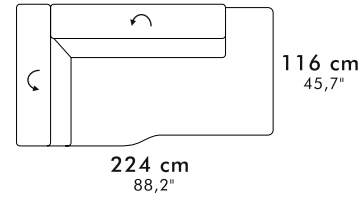

Peter bracciolo Slim

Peter Slim armrest

recliner classic

recliner & letto
recliner & bed

letto
bed

Pouff contenitore
pouff with box

materasso mattress

- * 70 x 195 h16 (27,6" x 76,8" h 6,3")
- ** 100 x 195 h16 (39,4" x 76,8" h 6,3")
- *** 120 x 195 h16 (47,2" x 76,8" h 6,3")
- **** 140 x 195 h16 (55,1" x 76,8" h 6,3")
- ***** 160 x 195 h16 (63,0" x 76,8" h 6,3")

Angolo
Corner

Angolo Poltrona Terminale
Terminal Corner Chair

Angolo Poltrona
Corner Chair

Chaise Longue Extra

poltrona armchair

101 cm
39,8"

Chair & chair recl

132 cm
52,0"

3 posti/ 3 posti max 3 seater/ 3 seater max

202 cm
79,5"

3 seater fix-recl - bed - recl & bed

182 cm
71,7"

3 seater raf/laf fix - recl
bed - recl & bed

162 cm
63,8"

3 seater armless
recl. - bed - recl. & bed

222 cm
87,4"

3 seater max bed - recl & bed

202 cm
79,5"

3 seater max reef/laf
bed - recl. & bed

182 cm
71,7"

3 seater armless max
bed - recl & bed