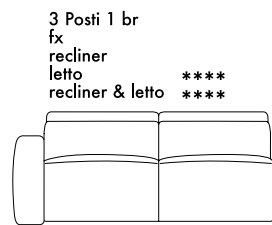

142 cm
55,9"

2 seater raf/laf
fix - recl - bed

182 cm
71,7"

2 seater max recl & bed

162 cm
63,8"

2 seater max raf/laf
recl & bed

142 cm
55,9"

2 seater armless
recl & bed

3 posti/ 3 posti max 3 seater/ 3 seater max

202 cm
79,5"

3 seater fix-recl - bed - recl & bed

182 cm
71,7"

3 seater raf/laf fix - recl
bed - recl & bed

162 cm
63,8"

3 seater armless
recl. - bed - recl. & bed