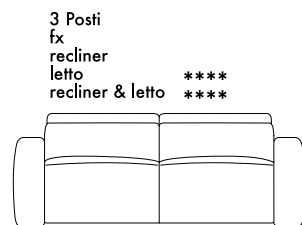

142 cm
55,9"

2 seater raf/laf
fix - recl - bed

182 cm
71,7"

2 seater max recl & bed

162 cm
63,8"

2 seater max raf/laf
recl & bed

142 cm
55,9"

2 seater armless
recl & bed

3 posti/ 3 posti max 3 seater/ 3 seater max

202 cm
79,5"

3 seater fix-recl - bed - recl & bed

182 cm
71,7"

3 seater raf/laf fix - recl
bed - recl & bed

162 cm
63,8"

3 seater armless
recl. - bed - recl. & bed