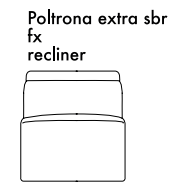

Chair
fix - bed
recl & bed

81 cm
31,9"

Chair raf/laf
fix & recl

101 cm
39,8"

Chair
extra raf/laf
fix & recl

112 cm
44,1"

Chair raf/laf
bed
recl & bed

61 cm
24,0"

Armless chair
fix & recliner

81 cm
31,9"

Armless chair
extra fix & recl

92 cm
36,2"

Armless chair
bed - recl & bed

2 posti/ 2 posti max 2 seater/ 2 seater max

162 cm
63,8"

2 seater fix - recl - bed