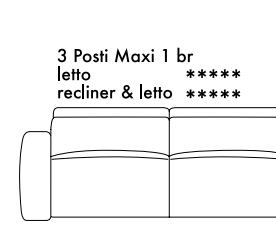

3 posti/ 3 posti max 3 seater/ 3 seater max

202 cm
79,5"

3 seater fix-recl - bed - recl & bed

182 cm
71,7"

3 seater raf/laf fix - recl
bed - recl & bed

162 cm
63,8"

3 seater armless
recl. - bed - recl. & bed

222 cm
87,4"

3 seater max bed - recl & bed

202 cm
79,5"

3 seater max raf/laf
bed - recl. & bed

182 cm
71,7"

3 seater armless max
bed - recl & bed