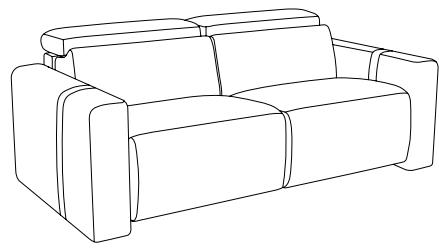

Peter bracciolo Pocket

Peter Pocket armrest

recliner classic

recliner & letto
recliner & bed

letto
bed

Pouff contenitore
pouff with box

materasso mattress

- * 70 x 195 h16 (27,6" x 76,8" h 6,3")
- ** 100 x 195 h16 (39,4" x 76,8" h 6,3")
- *** 120 x 195 h16 (47,2" x 76,8" h 6,3")
- **** 140 x 195 h16 (55,1" x 76,8" h 6,3")
- ***** 160 x 195 h16 (63,0" x 76,8" h 6,3")

Angolo
Corner

Angolo Poltrona Terminale
Terminal Corner Chair

Angolo Poltrona
Corner Chair

Chaise Longue Extra

poltrona armchair

101 cm
39,8"

Chair & chair recl

132 cm
52,0"

Chair
fix - bed
recl & bed

81 cm
31,9"

Chair raf/laf
fix & recl

101 cm
39,8"

Chair
extra raf/laf
fix & recl

112 cm
44,1"

Chair raf/laf
bed
recl & bed

61 cm
24,0"

Armless chair
fix & recliner

81 cm
31,9"

Armless chair
extra fix & recl

92 cm
36,2"

Armless chair
bed - recl & bed

2 posti/ 2 posti max 2 seater/ 2 seater max

162 cm
63,8"

2 seater fix - recl - bed