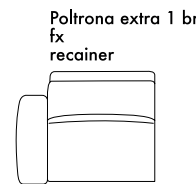

Peter bracciolo Pocket

Peter Pocket armrest

recliner classic

recliner & letto
recliner & bed

letto
bed

Pouff contenitore
pouff with box

materasso mattress

- * 70 x 195 h16 (27,6" x 76,8" h 6,3")
- ** 100 x 195 h16 (39,4" x 76,8" h 6,3")
- *** 120 x 195 h16 (47,2" x 76,8" h 6,3")
- **** 140 x 195 h16 (55,1" x 76,8" h 6,3")
- ***** 160 x 195 h16 (63,0" x 76,8" h 6,3")

Angolo
Corner

Angolo Poltrona Terminale
Terminal Corner Chair

Angolo Poltrona
Corner Chair

Chaise Longue Extra

poltrona armchair

101 cm
39,8"

Chair & chair recl

132 cm
52,0"

Chair
fix - bed
recl & bed

81 cm
31,9"

Chair raf/laf
fix & recl

101 cm
39,8"

Chair
extra raf/laf
fix & recl

112 cm
44,1"

Chair raf/laf
bed
recl & bed

61 cm
24,0"