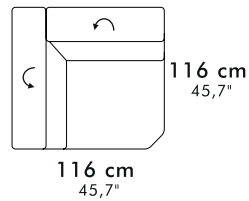

Peter bracciolo Pocket

Peter Pocket armrest

recliner classic

recliner & letto
recliner & bed

letto
bed

Pouff contenitore
pouff with box

materasso mattress

- * 70 x 195 h16 (27,6" x 76,8" h 6,3")
- ** 100 x 195 h16 (39,4" x 76,8" h 6,3")
- *** 120 x 195 h16 (47,2" x 76,8" h 6,3")
- **** 140 x 195 h16 (55,1" x 76,8" h 6,3")
- ***** 160 x 195 h16 (63,0" x 76,8" h 6,3")

Angolo
Corner

Angolo Poltrona Terminale
Terminal Corner Chair

Angolo Poltrona
Corner Chair

Chaise Longue Extra

poltrona armchair

101 cm
39,8"

Chair & chair recl

132 cm
52,0"

3 posti/ 3 posti max 3 seater/ 3 seater max

202 cm
79,5"

3 seater fix-recl - bed - recl & bed

182 cm
71,7"

3 seater raf/laf fix - recl
bed - recl & bed

162 cm
63,8"

3 seater armless
recl. - bed - recl. & bed

222 cm
87,4"

3 seater max bed - recl & bed

202 cm
79,5"

3 seater max raf/laf
bed - recl. & bed

182 cm
71,7"

3 seater armless max
bed - recl & bed