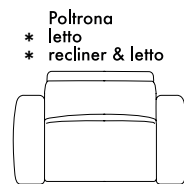

Peter bracciolo Pocket

Peter Pocket armrest

recliner classic

recliner & letto
recliner & bed

letto
bed

Pouff contenitore
pouff with box

materasso mattress

- * 70 x 195 h16 (27,6" x 76,8" h 6,3")
- ** 100 x 195 h16 (39,4" x 76,8" h 6,3")
- *** 120 x 195 h16 (47,2" x 76,8" h 6,3")
- **** 140 x 195 h16 (55,1" x 76,8" h 6,3")
- ***** 160 x 195 h16 (63,0" x 76,8" h 6,3")

Angolo
Corner

Angolo Poltrona Terminale
Terminal Corner Chair

Angolo Poltrona
Corner Chair

Chaise Longue Extra

poltrona armchair

101 cm
39,8"

Chair & chair recl

132 cm
52,0"

Chair
fix - bed
recl & bed

81 cm
31,9"

Chair raf/laf
fix & recl

101 cm
39,8"

Chair
extra raf/laf
fix & recl

112 cm
44,1"

Chair raf/laf
bed
recl & bed

61 cm
24,0"