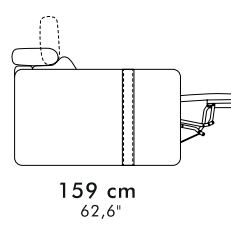

Peter bracciolo Pocket

Peter Pocket armrest

recliner classic

recliner & letto
recliner & bed

letto
bed

Pouff contenitore
pouff with box

materasso mattress

- * 70 x 195 h16 (27,6" x 76,8" h 6,3")
- ** 100 x 195 h16 (39,4" x 76,8" h 6,3")
- *** 120 x 195 h16 (47,2" x 76,8" h 6,3")
- **** 140 x 195 h16 (55,1" x 76,8" h 6,3")
- ***** 160 x 195 h16 (63,0" x 76,8" h 6,3")

Angolo
Corner

Angolo Poltrona Terminale
Terminal Corner Chair

Angolo Poltrona
Corner Chair

Chaise Longue Extra

poltrona armchair

101 cm
39,8"

Chair & chair recl

132 cm
52,0"

3 posti/ 3 posti max 3 seater/ 3 seater max

202 cm
79,5"

3 seater fix-recl - bed - recl & bed

182 cm
71,7"

3 seater raf/laf fix - recl
bed - recl & bed

162 cm
63,8"

3 seater armless
recl. - bed - recl. & bed

222 cm
87,4"

3 seater max bed - recl & bed

202 cm
79,5"

3 seater max raf/laf
bed - recl. & bed

182 cm
71,7"

3 seater armless max
bed - recl & bed