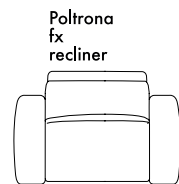

Peter bracciolo Pocket

Peter Pocket armrest

recliner classic

recliner & letto
recliner & bed

letto
bed

Pouff contenitore
pouff with box

materasso mattress

- * 70 x 195 h16 (27,6" x 76,8" h 6,3")
- ** 100 x 195 h16 (39,4" x 76,8" h 6,3")
- *** 120 x 195 h16 (47,2" x 76,8" h 6,3")
- **** 140 x 195 h16 (55,1" x 76,8" h 6,3")
- ***** 160 x 195 h16 (63,0" x 76,8" h 6,3")

Angolo
Corner

Angolo Poltrona Terminale
Terminal Corner Chair

Angolo Poltrona
Corner Chair

Chaise Longue Extra

poltrona armchair

101 cm
39,8"

Chair & chair recl

132 cm
52,0"

Chair
fix - bed
recl & bed

81 cm
31,9"

Chair raf/laf
fix & recl

101 cm
39,8"

Chair
extra raf/laf
fix & recl

112 cm
44,1"

Chair raf/laf
bed
recl & bed

61 cm
24,0"