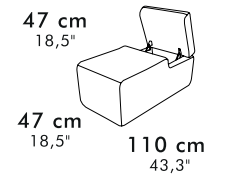

Peter bracciolo Pocket

Peter Pocket armrest

recliner classic

recliner & letto
recliner & bed

letto
bed

Pouff contenitore
pouff with box

materasso mattress

- * 70 x 195 h16 (27,6" x 76,8" h 6,3")
- ** 100 x 195 h16 (39,4" x 76,8" h 6,3")
- *** 120 x 195 h16 (47,2" x 76,8" h 6,3")
- **** 140 x 195 h16 (55,1" x 76,8" h 6,3")
- ***** 160 x 195 h16 (63,0" x 76,8" h 6,3")

Angolo
Corner

Angolo Poltrona Terminale
Terminal Corner Chair

Angolo Poltrona
Corner Chair

Chaise Longue Extra

poltrona armchair

101 cm
39,8"

Chair & chair recl

132 cm
52,0"

3 posti/ 3 posti max 3 seater/ 3 seater max

202 cm
79,5"

3 seater fix-recl - bed - recl & bed

182 cm
71,7"

3 seater raf/laf fix - recl
bed - recl & bed

162 cm
63,8"

3 seater armless
recl. - bed - recl. & bed

222 cm
87,4"

3 seater max bed - recl & bed

202 cm
79,5"

3 seater max raf/laf
bed - recl. & bed

182 cm
71,7"

3 seater armless max
bed - recl & bed