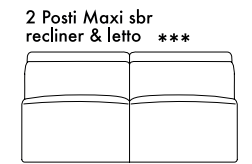

142 cm
55,9"

2 seater raf/laf
fix - recl - bed

182 cm
71,7"

2 seater max recl & bed

162 cm
63,8"

2 seater max raf/laf
recl & bed

142 cm
55,9"

2 seater armless
recl & bed

3 posti/ 3 posti max 3 seater/ 3 seater max

202 cm
79,5"

3 seater fix-recl - bed - recl & bed

182 cm
71,7"

3 seater raf/laf fix - recl
bed - recl & bed

162 cm
63,8"

3 seater armless
recl. - bed - recl. & bed