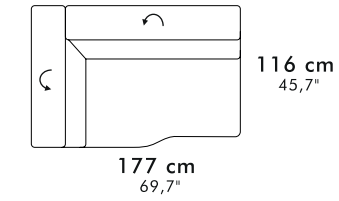

Peter bracciolo Pocket

Peter Pocket armrest

recliner classic

recliner & letto
recliner & bed

letto
bed

Pouff contenitore
pouff with box

materasso mattress

- * 70 x 195 h16 (27,6" x 76,8" h 6,3")
- ** 100 x 195 h16 (39,4" x 76,8" h 6,3")
- *** 120 x 195 h16 (47,2" x 76,8" h 6,3")
- **** 140 x 195 h16 (55,1" x 76,8" h 6,3")
- ***** 160 x 195 h16 (63,0" x 76,8" h 6,3")

Angolo
Corner

Angolo Poltrona Terminale
Terminal Corner Chair

Angolo Poltrona
Corner Chair

Chaise Longue Extra

poltrona armchair

101 cm
39,8"

Chair & chair recl

132 cm
52,0"

3 posti/ 3 posti max 3 seater/ 3 seater max

202 cm
79,5"

3 seater fix-recl - bed - recl & bed

182 cm
71,7"

3 seater raf/laf fix - recl
bed - recl & bed

162 cm
63,8"

3 seater armless
recl. - bed - recl. & bed

222 cm
87,4"

3 seater max bed - recl & bed

202 cm
79,5"

3 seater max raf/laf
bed - recl. & bed

182 cm
71,7"

3 seater armless max
bed - recl & bed