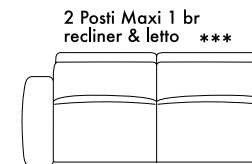

Armless chair
fix & recliner

81 cm
31,9"

Armless chair
extra fix & recl

92 cm
36,2"

Armless chair
bed - recl & bed

2 posti/ 2 posti max 2 seater/ 2 seater max

162 cm
63,8"

2 seater fix - recl - bed

142 cm
55,9"

2 seater raf/laf
fix - recl - bed

182 cm
71,7"

2 seater max recl & bed

162 cm
63,8"

2 seater max raf/laf
recl & bed

142 cm
55,9"

2 seater armless
recl & bed