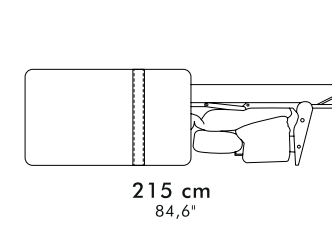

Peter bracciolo Pocket

Peter Pocket armrest

recliner classic

recliner & letto
recliner & bed

letto
bed

Pouff contenitore
pouff with box

materasso mattress

- * 70 x 195 h16 (27,6" x 76,8" h 6,3")
- ** 100 x 195 h16 (39,4" x 76,8" h 6,3")
- *** 120 x 195 h16 (47,2" x 76,8" h 6,3")
- **** 140 x 195 h16 (55,1" x 76,8" h 6,3")
- ***** 160 x 195 h16 (63,0" x 76,8" h 6,3")

Angolo
Corner

Angolo Poltrona Terminale
Terminal Corner Chair

Angolo Poltrona
Corner Chair

Chaise Longue Extra

poltrona armchair

101 cm
39,8"

Chair & chair recl

132 cm
52,0"

3 posti/ 3 posti max 3 seater/ 3 seater max

202 cm
79,5"

3 seater fix-recl - bed - recl & bed

182 cm
71,7"

3 seater raf/laf fix - recl
bed - recl & bed

162 cm
63,8"

3 seater armless
recl. - bed - recl. & bed

222 cm
87,4"

3 seater max bed - recl & bed

202 cm
79,5"

3 seater max raf/laf
bed - recl. & bed

182 cm
71,7"

3 seater armless max
bed - recl & bed