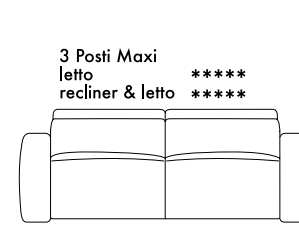

3 posti/ 3 posti max 3 seater/ 3 seater max

202 cm
79,5"

3 seater fix-recl - bed - recl & bed

182 cm
71,7"

3 seater raf/laf fix - recl
bed - recl & bed

162 cm
63,8"

3 seater armless
recl. - bed - recl. & bed