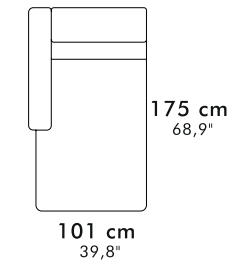

Peter bracciolo Pocket

Peter Pocket armrest

recliner classic

recliner & letto
recliner & bed

letto
bed

Pouff contenitore
pouff with box

materasso mattress

- * 70 x 195 h16 (27,6" x 76,8" h 6,3")
- ** 100 x 195 h16 (39,4" x 76,8" h 6,3")
- *** 120 x 195 h16 (47,2" x 76,8" h 6,3")
- **** 140 x 195 h16 (55,1" x 76,8" h 6,3")
- ***** 160 x 195 h16 (63,0" x 76,8" h 6,3")

Angolo
Corner

Angolo Poltrona Terminale
Terminal Corner Chair

Angolo Poltrona
Corner Chair

Chaise Longue Extra

poltrona armchair

101 cm
39,8"

Chair & chair recl

132 cm
52,0"

Chair
fix - bed
recl & bed

81 cm
31,9"

Chair raf/laf
fix & recl

101 cm
39,8"

Chair
extra raf/laf
fix & recl

112 cm
44,1"

Chair raf/laf
bed
recl & bed

61 cm
24,0"

3 posti/ 3 posti max 3 seater/ 3 seater max

202 cm
79,5"

3 seater fix-recl - bed - recl & bed

182 cm
71,7"

3 seater raf/laf fix - recl
bed - recl & bed

162 cm
63,8"

3 seater armless
recl. - bed - recl. & bed