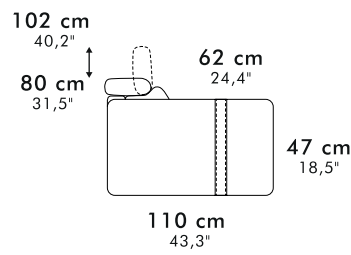

Peter bracciolo Pocket

Peter Pocket armrest

recliner classic

recliner & letto
recliner & bed

letto
bed

Pouff contenitore
pouff with box

materasso mattress

- * 70 x 195 h16 (27,6" x 76,8" h 6,3")
- ** 100 x 195 h16 (39,4" x 76,8" h 6,3")
- *** 120 x 195 h16 (47,2" x 76,8" h 6,3")
- **** 140 x 195 h16 (55,1" x 76,8" h 6,3")
- ***** 160 x 195 h16 (63,0" x 76,8" h 6,3")

Angolo
Corner

Angolo Poltrona Terminale
Terminal Corner Chair

Angolo Poltrona
Corner Chair

Chaise Longue Extra

poltrona armchair

101 cm
39,8"

Chair & chair recl

132 cm
52,0"

3 posti/ 3 posti max 3 seater/ 3 seater max

202 cm
79,5"

3 seater fix-recl - bed - recl & bed

182 cm
71,7"

3 seater raf/laf fix - recl
bed - recl & bed

162 cm
63,8"

3 seater armless
recl. - bed - recl. & bed

222 cm
87,4"

3 seater max bed - recl & bed

202 cm
79,5"

3 seater max raf/laf
bed - recl. & bed

182 cm
71,7"

3 seater armless max
bed - recl & bed