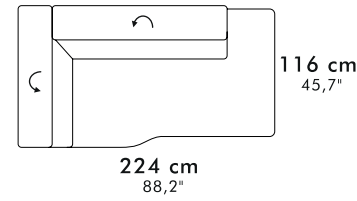

Peter bracciolo Pocket

Peter Pocket armrest

recliner classic

recliner & letto
recliner & bed

letto
bed

Pouff contenitore
pouff with box

materasso mattress

- * 70 x 195 h16 (27,6" x 76,8" h 6,3")
- ** 100 x 195 h16 (39,4" x 76,8" h 6,3")
- *** 120 x 195 h16 (47,2" x 76,8" h 6,3")
- **** 140 x 195 h16 (55,1" x 76,8" h 6,3")
- ***** 160 x 195 h16 (63,0" x 76,8" h 6,3")

Angolo
Corner

Angolo Poltrona Terminale
Terminal Corner Chair

Angolo Poltrona
Corner Chair

Chaise Longue Extra

poltrona armchair

101 cm
39,8"

Chair & chair recl

132 cm
52,0"

3 posti/ 3 posti max 3 seater/ 3 seater max

202 cm
79,5"

3 seater fix-recl - bed - recl & bed

182 cm
71,7"

3 seater raf/laf fix - recl
bed - recl & bed

162 cm
63,8"

3 seater armless
recl. - bed - recl. & bed

222 cm
87,4"

3 seater max bed - recl & bed

202 cm
79,5"

3 seater max raf/laf
bed - recl. & bed

182 cm
71,7"

3 seater armless max
bed - recl & bed