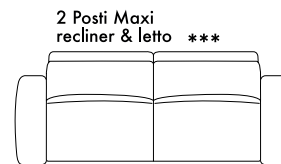

182 cm
71,7"

2 seater max recl & bed