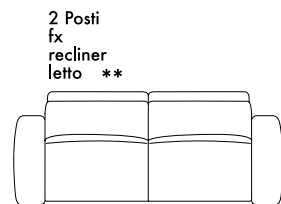

Chair
fix - bed
recl & bed

81 cm
31,9"

Chair raf/laf
fix & recl

101 cm
39,8"

Chair
extra raf/laf
fix & recl

112 cm
44,1"

Chair raf/laf
bed
recl & bed

61 cm
24,0"

Armless chair
fix & recliner

81 cm
31,9"

Armless chair
extra fix & recl

92 cm
36,2"

Armless chair
bed - recl & bed

2 posti/ 2 posti max 2 seater/ 2 seater max

162 cm
63,8"

2 seater fix - recl - bed

142 cm
55,9"

2 seater raf/laf
fix - recl - bed

182 cm
71,7"

2 seater max recl & bed

162 cm
63,8"

2 seater max raf/laf
recl & bed

142 cm
55,9"

2 seater armless
recl & bed