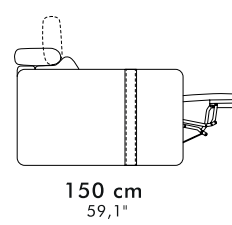

Peter bracciolo Pocket

Peter Pocket armrest

recliner classic

recliner & letto
recliner & bed

letto
bed

Pouff contenitore
pouff with box

materasso mattress

- * 70 x 195 h16 (27,6" x 76,8" h 6,3")
- ** 100 x 195 h16 (39,4" x 76,8" h 6,3")
- *** 120 x 195 h16 (47,2" x 76,8" h 6,3")
- **** 140 x 195 h16 (55,1" x 76,8" h 6,3")
- ***** 160 x 195 h16 (63,0" x 76,8" h 6,3")

Angolo
Corner

Angolo Poltrona Terminale
Terminal Corner Chair

Angolo Poltrona
Corner Chair

Chaise Longue Extra

poltrona armchair

101 cm
39,8"

Chair & chair recl

132 cm
52,0"

3 posti/ 3 posti max 3 seater/ 3 seater max

202 cm
79,5"

3 seater fix-recl - bed - recl & bed

182 cm
71,7"

3 seater raf/laf fix - recl
bed - recl & bed

162 cm
63,8"

3 seater armless
recl. - bed - recl. & bed

222 cm
87,4"

3 seater max bed - recl & bed

202 cm
79,5"

3 seater max raf/laf
bed - recl. & bed

182 cm
71,7"

3 seater armless max
bed - recl & bed