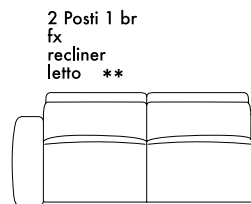

Armless chair
fix & recliner

81 cm
31,9"

Armless chair
extra fix & recl

92 cm
36,2"

Armless chair
bed - recl & bed

2 posti/ 2 posti max 2 seater/ 2 seater max

162 cm
63,8"

2 seater fix - recl - bed

142 cm
55,9"

2 seater raf/laf
fix - recl - bed

182 cm
71,7"

2 seater max recl & bed

162 cm
63,8"

2 seater max raf/laf
recl & bed

142 cm
55,9"

2 seater armless
recl & bed