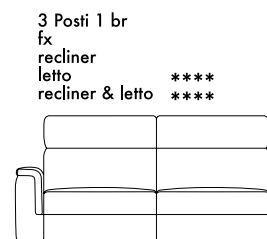

Armless chair
fix & recliner

81 cm
31,9"

Armless chair
extra fix & recl

92 cm
36,2"

Armless chair
bed - recl & bed

2 posti/ 2 posti max 2 seater/ 2 seater max

168 cm
66,1"

2 seater fix - recl - bed

145 cm
57,1"

2 seater raf/laf
fix - recl - bed

188 cm
74,0"

2 seater max recl & bed

165 cm
65,0"

2 seater max raf/laf
recl & bed

142 cm
55,9"

2 seater armless
recl & bed

3 posti/ 3 posti max 3 seater/ 3 seater max

208 cm
81,9"

3 seater fix-recl - bed - recl & bed

185 cm
72,8"

3 seater raf/laf fix - recl
bed - recl & bed

162 cm
63,8"

3 seater armless
recl. - bed - recl. & bed