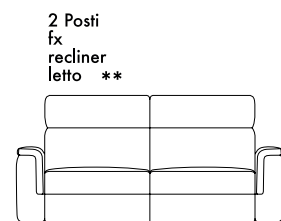

Armless chair
fix & recliner

81 cm
31,9"

Armless chair
extra fix & recl

92 cm
36,2"

Armless chair
bed - recl & bed

2 posti/ 2 posti max 2 seater/ 2 seater max

168 cm
66,1"

2 seater fix - recl - bed

145 cm
57,1"

2 seater raf/laf
fix - recl - bed

188 cm
74,0"

2 seater max recl & bed

165 cm
65,0"

2 seater max raf/laf
recl & bed

142 cm
55,9"

2 seater armless
recl & bed