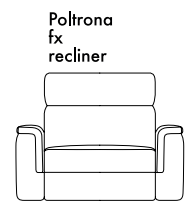

Angolo
Corner

Angolo Poltrona
Corner Chair

Chaise Longue Extra

Pouff contenitore
pouff with box

poltrona armchair

107 cm
42,1"

Chair & chair recl

138 cm
54,3"

Chair
fix - bed
recl & bed

84 cm
33,1"

Chair raf/laf
fix & recl

104 cm
40,9"

Chair
extra raf/laf
fix & recl

115 cm
45,3"

Chair raf/laf
bed
recl & bed

61 cm
24,0"