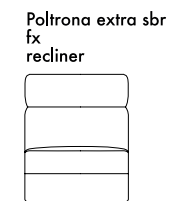

Angolo
Corner

Angolo Poltrona
Corner Chair

Chaise Longue Extra

Pouff contenitore
pouff with box

poltrona armchair

107 cm
42,1"

Chair & chair recl

138 cm
54,3"

Chair
fix - bed
recl & bed

84 cm
33,1"

Chair raf/laf
fix & recl

104 cm
40,9"

Chair
extra raf/laf
fix & recl

115 cm
45,3"

Chair raf/laf
bed
recl & bed

61 cm
24,0"

Armless chair
fix & recliner

81 cm
31,9"

Armless chair
extra fix & recl

92 cm
36,2"

Armless chair
bed - recl & bed

2 posti/ 2 posti max 2 seater/ 2 seater max

168 cm
66,1"

2 seater fix - recl - bed