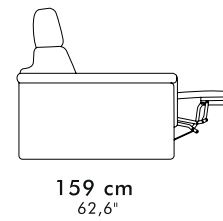

Logan bracciolo Over

recliner classic

recliner & letto
recliner & bed

letto
bed

materasso mattress

- * 70 x 195 h16 (27,6" x 76,8" h 6,3")
- ** 100 x 195 h16 (39,4" x 76,8" h 6,3")
- *** 120 x 195 h16 (47,2" x 76,8" h 6,3")
- **** 140 x 195 h16 (55,1" x 76,8" h 6,3")
- ***** 160 x 195 h16 (63,0" x 76,8" h 6,3")

Angolo
Corner

Angolo Poltrona
Corner Chair

Chaise Longue Extra

Pouff contenitore
pouff with box

poltrona armchair

107 cm
42,1"

Chair & chair recl

138 cm
54,3"

3 posti/ 3 posti max 3 seater/ 3 seater max

208 cm
81,9"

3 seater fix-recl - bed - recl & bed

185 cm
72,8"

3 seater raf/laf fix - recl
bed - recl & bed

162 cm
63,8"

3 seater armless
recl. - bed - recl. & bed

228 cm
89,8"

3 seater max bed - recl & bed

205 cm
80,7"

3 seater max raf/laf
bed - recl. & bed

182 cm
71,7"

3 seater armless max
bed - recl & bed