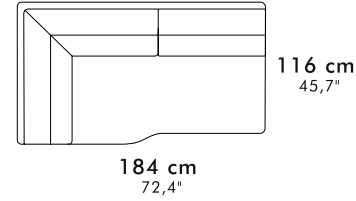

Logan bracciolo Over

recliner classic

recliner & letto
recliner & bed

letto
bed

materasso mattress

- * 70 x 195 h16 (27,6" x 76,8" h 6,3")
- ** 100 x 195 h16 (39,4" x 76,8" h 6,3")
- *** 120 x 195 h16 (47,2" x 76,8" h 6,3")
- **** 140 x 195 h16 (55,1" x 76,8" h 6,3")
- ***** 160 x 195 h16 (63,0" x 76,8" h 6,3")

Angolo
Corner

Angolo Poltrona
Corner Chair

Chaise Longue Extra

Pouff contenitore
pouff with box

poltrona armchair

107 cm
42,1"

Chair & chair recl

138 cm
54,3"

3 posti/ 3 posti max 3 seater/ 3 seater max

208 cm
81,9"

3 seater fix-recl - bed - recl & bed

185 cm
72,8"

3 seater raf/laf fix - recl
bed - recl & bed

162 cm
63,8"

3 seater armless
recl. - bed - recl. & bed

228 cm
89,8"

3 seater max bed - recl & bed

205 cm
80,7"

3 seater max raf/laf
bed - recl. & bed

182 cm
71,7"

3 seater armless max
bed - recl & bed