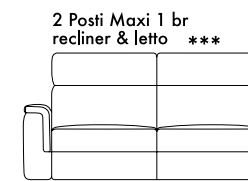

Chair
fix - bed
recl & bed

84 cm
33,1"

Chair raf/laf
fix & recl

104 cm
40,9"

Chair
extra raf/laf
fix & recl

115 cm
45,3"

Chair raf/laf
bed
recl & bed

61 cm
24,0"

Armless chair
fix & recliner

81 cm
31,9"

Armless chair
extra fix & recl

92 cm
36,2"

Armless chair
bed - recl & bed

2 posti/ 2 posti max 2 seater/ 2 seater max

168 cm
66,1"

2 seater fix - recl - bed

145 cm
57,1"

2 seater raf/laf
fix - recl - bed

188 cm
74,0"

2 seater max recl & bed

165 cm
65,0"

2 seater max raf/laf
recl & bed

142 cm
55,9"

2 seater armless
recl & bed