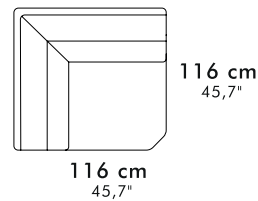

Logan bracciolo Over

recliner classic

recliner & letto
recliner & bed

letto
bed

materasso mattress

- * 70 x 195 h16 (27,6" x 76,8" h 6,3")
- ** 100 x 195 h16 (39,4" x 76,8" h 6,3")
- *** 120 x 195 h16 (47,2" x 76,8" h 6,3")
- **** 140 x 195 h16 (55,1" x 76,8" h 6,3")
- ***** 160 x 195 h16 (63,0" x 76,8" h 6,3")

Angolo
Corner

Angolo Poltrona
Corner Chair

Chaise Longue Extra

Pouff contenitore
pouff with box

poltrona armchair

107 cm
42,1"

Chair & chair recl

138 cm
54,3"

3 posti/ 3 posti max 3 seater/ 3 seater max

208 cm
81,9"

3 seater fix-recl - bed - recl & bed

185 cm
72,8"

3 seater raf/laf fix - recl
bed - recl & bed

162 cm
63,8"

3 seater armless
recl. - bed - recl. & bed

228 cm
89,8"

3 seater max bed - recl & bed

205 cm
80,7"

3 seater max raf/laf
bed - recl. & bed

182 cm
71,7"

3 seater armless max
bed - recl & bed