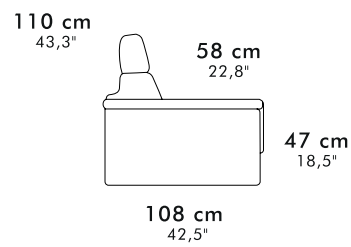

Logan bracciolo Over

recliner classic

recliner & letto
recliner & bed

letto
bed

materasso mattress

- * 70 x 195 h16 (27,6" x 76,8" h 6,3")
- ** 100 x 195 h16 (39,4" x 76,8" h 6,3")
- *** 120 x 195 h16 (47,2" x 76,8" h 6,3")
- **** 140 x 195 h16 (55,1" x 76,8" h 6,3")
- ***** 160 x 195 h16 (63,0" x 76,8" h 6,3")

Angolo
Corner

Angolo Poltrona
Corner Chair

Chaise Longue Extra

Pouff contenitore
pouff with box

poltrona armchair

107 cm
42,1"

Chair & chair recl

138 cm
54,3"

3 posti/ 3 posti max 3 seater/ 3 seater max

208 cm
81,9"

3 seater fix-recl - bed - recl & bed

185 cm
72,8"

3 seater raf/laf fix - recl
bed - recl & bed

162 cm
63,8"

3 seater armless
recl. - bed - recl. & bed

228 cm
89,8"

3 seater max bed - recl & bed

205 cm
80,7"

3 seater max raf/laf
bed - recl. & bed

182 cm
71,7"

3 seater armless max
bed - recl & bed