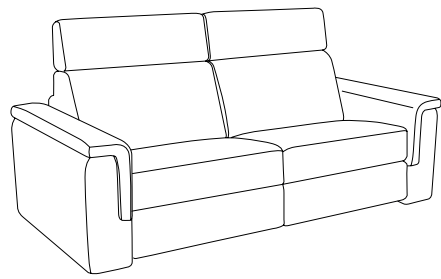

Logan bracciolo Over

recliner classic

recliner & letto
recliner & bed

letto
bed

materasso mattress

- * 70 x 195 h16 (27,6" x 76,8" h 6,3")
- ** 100 x 195 h16 (39,4" x 76,8" h 6,3")
- *** 120 x 195 h16 (47,2" x 76,8" h 6,3")
- **** 140 x 195 h16 (55,1" x 76,8" h 6,3")
- ***** 160 x 195 h16 (63,0" x 76,8" h 6,3")

Angolo
Corner

Angolo Poltrona
Corner Chair

Chaise Longue Extra

Pouff contenitore
pouff with box

poltrona armchair

107 cm
42,1"

Chair & chair recl

138 cm
54,3"

Chair
fix - bed
recl & bed

84 cm
33,1"

Chair raf/laf
fix & recl

104 cm
40,9"

Chair
extra raf/laf
fix & recl

115 cm
45,3"

Chair raf/laf
bed
recl & bed

61 cm
24,0"

Armless chair
fix & recliner

81 cm
31,9"

Armless chair
extra fix & recl

92 cm
36,2"

Armless chair
bed - recl & bed

2 posti/ 2 posti max 2 seater/ 2 seater max

168 cm
66,1"

2 seater fix - recl - bed