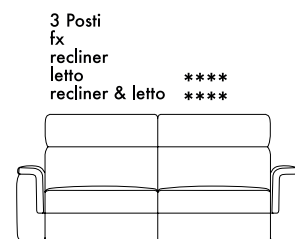

145 cm
57,1"

2 seater raf/laf
fix - recl - bed

188 cm
74,0"

2 seater max recl & bed

165 cm
65,0"

2 seater max raf/laf
recl & bed

142 cm
55,9"

2 seater armless
recl & bed

3 posti/ 3 posti max 3 seater/ 3 seater max

208 cm
81,9"

3 seater fix-recl - bed - recl & bed

185 cm
72,8"

3 seater raf/laf fix - recl
bed - recl & bed

162 cm
63,8"

3 seater armless
recl. - bed - recl. & bed