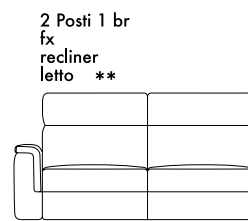

Chair
fix - bed
recl & bed

84 cm
33,1"

Chair raf/laf
fix & recl

104 cm
40,9"

Chair
extra raf/laf
fix & recl

115 cm
45,3"

Chair raf/laf
bed
recl & bed

61 cm
24,0"

Armless chair
fix & recliner

81 cm
31,9"

Armless chair
extra fix & recl

92 cm
36,2"

Armless chair
bed - recl & bed

2 posti/ 2 posti max 2 seater/ 2 seater max

168 cm
66,1"

2 seater fix - recl - bed

145 cm
57,1"

2 seater raf/laf
fix - recl - bed

188 cm
74,0"

2 seater max recl & bed

165 cm
65,0"

2 seater max raf/laf
recl & bed

142 cm
55,9"

2 seater armless
recl & bed

3 posti/ 3 posti max 3 seater/ 3 seater max

208 cm
81,9"

3 seater fix-recl - bed - recl & bed

185 cm
72,8"

3 seater raf/laf fix - recl
bed - recl & bed

162 cm
63,8"

3 seater armless
recl. - bed - recl. & bed