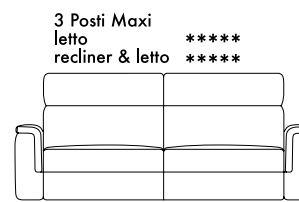

145 cm
57,1"

2 seater raf/laf
fix - recl - bed

188 cm
74,0"

2 seater max recl & bed

165 cm
65,0"

2 seater max raf/laf
recl & bed

142 cm
55,9"

2 seater armless
recl & bed

3 posti/ 3 posti max 3 seater/ 3 seater max

208 cm
81,9"

3 seater fix-recl - bed - recl & bed

185 cm
72,8"

3 seater raf/laf fix - recl
bed - recl & bed

162 cm
63,8"

3 seater armless
recl. - bed - recl. & bed

228 cm
89,8"

3 seater max bed - recl & bed

205 cm
80,7"

3 seater max raf/laf
bed - recl. & bed

182 cm
71,7"

3 seater armless max
bed - recl & bed