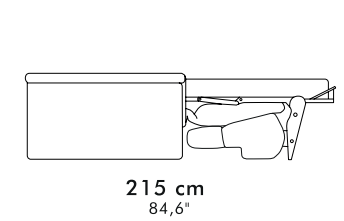

Logan bracciolo Over

recliner classic

recliner & letto
recliner & bed

letto
bed

materasso mattress

- * 70 x 195 h16 (27,6" x 76,8" h 6,3")
- ** 100 x 195 h16 (39,4" x 76,8" h 6,3")
- *** 120 x 195 h16 (47,2" x 76,8" h 6,3")
- **** 140 x 195 h16 (55,1" x 76,8" h 6,3")
- ***** 160 x 195 h16 (63,0" x 76,8" h 6,3")

Angolo
Corner

Angolo Poltrona
Corner Chair

Chaise Longue Extra

Pouff contenitore
pouff with box

poltrona armchair

107 cm
42,1"

Chair & chair recl

138 cm
54,3"

3 posti/ 3 posti max 3 seater/ 3 seater max

208 cm
81,9"

3 seater fix-recl - bed - recl & bed

185 cm
72,8"

3 seater raf/laf fix - recl
bed - recl & bed

162 cm
63,8"

3 seater armless
recl. - bed - recl. & bed

228 cm
89,8"

3 seater max bed - recl & bed

205 cm
80,7"

3 seater max raf/laf
bed - recl. & bed

182 cm
71,7"

3 seater armless max
bed - recl & bed