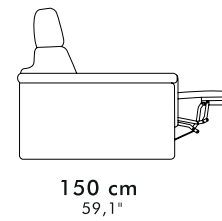

Logan bracciolo Over

recliner classic

recliner & letto
recliner & bed

letto
bed

materasso mattress

- * 70 x 195 h16 (27,6" x 76,8" h 6,3")
- ** 100 x 195 h16 (39,4" x 76,8" h 6,3")
- *** 120 x 195 h16 (47,2" x 76,8" h 6,3")
- **** 140 x 195 h16 (55,1" x 76,8" h 6,3")
- ***** 160 x 195 h16 (63,0" x 76,8" h 6,3")

Angolo
Corner

Angolo Poltrona
Corner Chair

Chaise Longue Extra

Pouff contenitore
pouff with box

poltrona armchair

107 cm
42,1"

Chair & chair recl

138 cm
54,3"

3 posti/ 3 posti max 3 seater/ 3 seater max

208 cm
81,9"

3 seater fix-recl - bed - recl & bed

185 cm
72,8"

3 seater raf/laf fix - recl
bed - recl & bed

162 cm
63,8"

3 seater armless
recl. - bed - recl. & bed

228 cm
89,8"

3 seater max bed - recl & bed

205 cm
80,7"

3 seater max raf/laf
bed - recl. & bed

182 cm
71,7"

3 seater armless max
bed - recl & bed