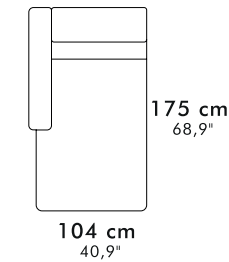

Logan bracciolo Over

recliner classic

recliner & letto
recliner & bed

letto
bed

materasso mattress

- * 70 x 195 h16 (27,6" x 76,8" h 6,3")
- ** 100 x 195 h16 (39,4" x 76,8" h 6,3")
- *** 120 x 195 h16 (47,2" x 76,8" h 6,3")
- **** 140 x 195 h16 (55,1" x 76,8" h 6,3")
- ***** 160 x 195 h16 (63,0" x 76,8" h 6,3")

Angolo
Corner

Angolo Poltrona
Corner Chair

Chaise Longue Extra

Pouff contenitore
pouff with box

poltrona armchair

107 cm
42,1"

Chair & chair recl

138 cm
54,3"

3 posti/ 3 posti max 3 seater/ 3 seater max

208 cm
81,9"

3 seater fix-recl - bed - recl & bed

185 cm
72,8"

3 seater raf/laf fix - recl
bed - recl & bed

162 cm
63,8"

3 seater armless
recl. - bed - recl. & bed

228 cm
89,8"

3 seater max bed - recl & bed

205 cm
80,7"

3 seater max raf/laf
bed - recl. & bed

182 cm
71,7"

3 seater armless max
bed - recl & bed