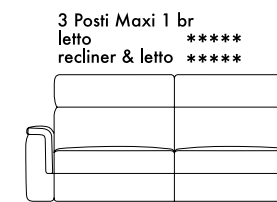

145 cm
57,1"

2 seater raf/laf
fix - recl - bed

188 cm
74,0"

2 seater max recl & bed

165 cm
65,0"

2 seater max raf/laf
recl & bed

142 cm
55,9"

2 seater armless
recl & bed

3 posti/ 3 posti max 3 seater/ 3 seater max

208 cm
81,9"

3 seater fix-recl - bed - recl & bed

185 cm
72,8"

3 seater raf/laf fix - recl
bed - recl & bed

162 cm
63,8"

3 seater armless
recl. - bed - recl. & bed

228 cm
89,8"

3 seater max bed - recl & bed

205 cm
80,7"

3 seater max raf/laf
bed - recl. & bed

182 cm
71,7"

3 seater armless max
bed - recl & bed