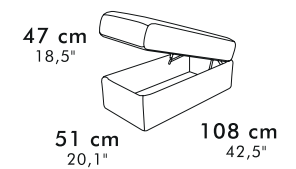

Logan bracciolo Over

recliner classic

recliner & letto
recliner & bed

letto
bed

materasso mattress

- * 70 x 195 h16 (27,6" x 76,8" h 6,3")
- ** 100 x 195 h16 (39,4" x 76,8" h 6,3")
- *** 120 x 195 h16 (47,2" x 76,8" h 6,3")
- **** 140 x 195 h16 (55,1" x 76,8" h 6,3")
- ***** 160 x 195 h16 (63,0" x 76,8" h 6,3")

Angolo
Corner

Angolo Poltrona
Corner Chair

Chaise Longue Extra

Pouff contenitore
pouff with box

poltrona armchair

107 cm
42,1"

Chair & chair recl

138 cm
54,3"

Chair
fix - bed
recl & bed

84 cm
33,1"

Chair raf/laf
fix & recl

104 cm
40,9"

Chair
extra raf/laf
fix & recl

115 cm
45,3"

Chair raf/laf
bed
recl & bed

61 cm
24,0"

Armless chair
fix & recliner

81 cm
31,9"

Armless chair
extra fix & recl

92 cm
36,2"

Armless chair
bed - recl & bed

2 posti/ 2 posti max 2 seater/ 2 seater max

168 cm
66,1"

2 seater fix - recl - bed