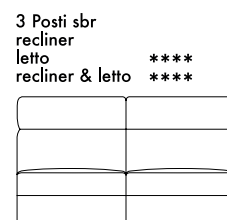

3 posti/ 3 posti max 3 seater/ 3 seater max

208 cm
81,9"

3 seater fix-recl - bed - recl & bed

185 cm
72,8"

3 seater raf/laf fix - recl
bed - recl & bed

162 cm
63,8"

3 seater armless
recl. - bed - recl. & bed