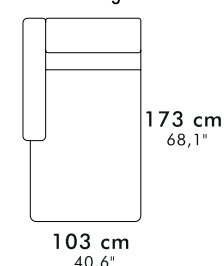

Chaise Longue Extra