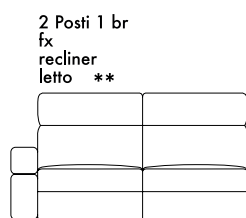

144 cm
56,7"

2 seater raf/laf
fix - recl - bed