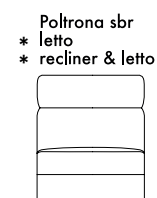

## poltrona armchair

105 cm  
41,3"

Chair & chair recl

136 cm  
53,5"

Chair  
fix - bed  
recl & bed

83 cm  
32,7"

Chair raf/laf  
fix & recl

103 cm  
40,6"

Chair  
extra raf/laf  
fix & recl

114 cm  
44,9"

Chair raf/laf  
bed  
recl & bed

61 cm  
24,0"

Armless chair  
fix & recliner

81 cm  
31,9"

Armless chair  
extra fix & recl

92 cm  
36,2"