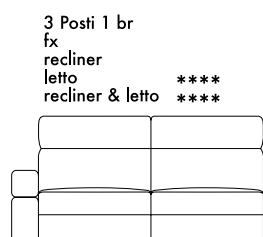

184 cm
72,4"

3 seater raf/laf fix - recl
bed - recl & bed