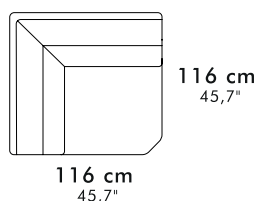

materasso mattress

- 70 x 195 h16 (27,6" x 76,8" h 6,3")
- ** 100 x 195 h16 (39,4" x 76,8" h 6,3")
- *** 120 x 195 h16 (47,2" x 76,8" h 6,3")
- **** 140 x 195 h16 (55,1" x 76,8" h 6,3")
- ***** 160 x 195 h16 (63,0" x 76,8" h 6,3")

Angolo
Corner