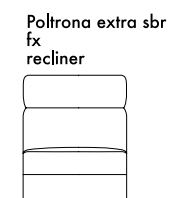

## poltrona armchair

105 cm  
41,3"

Chair & chair recl

136 cm  
53,5"

Chair  
fix - bed  
recl & bed

83 cm  
32,7"

Chair raf/laf  
fix & recl

103 cm  
40,6"

Chair  
extra raf/laf  
fix & recl

114 cm  
44,9"

Chair raf/laf  
bed  
recl & bed

61 cm  
24,0"

Armless chair  
fix & recliner

81 cm  
31,9"

Armless chair  
extra fix & recl

92 cm  
36,2"

Armless chair  
bed - recl & bed