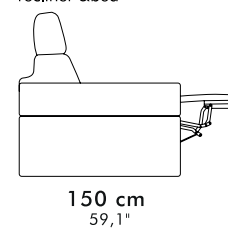

recliner & letto
recliner & bed