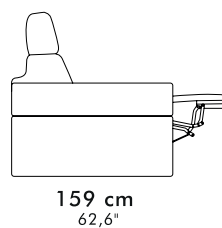

recliner classic