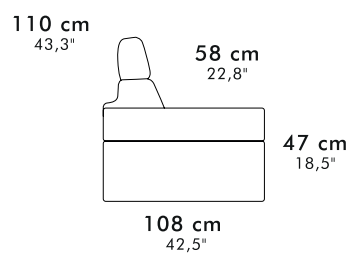

Logan bracciolo Double