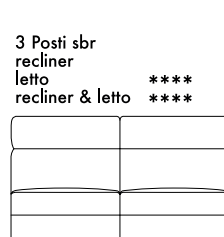

## 3 posti/ 3 posti max 3 seater/ 3 seater max

206 cm  
81,1"

3 seater fix-recl - bed - recl & bed

184 cm  
72,4"

3 seater raf/laf fix - recl  
bed - recl & bed

162 cm  
63,8"

3 seater armless  
recl. - bed - recl. & bed