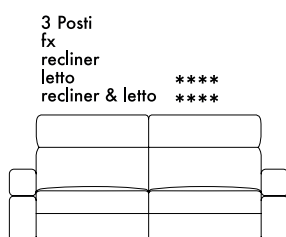

3 posti/ 3 posti max 3 seater/ 3 seater max

206 cm
81,1"

3 seater fix-recl - bed - recl & bed