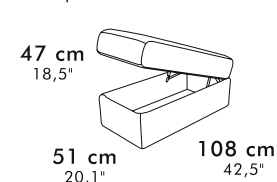

## materasso mattress

- \* 70 x 195 h16 (27,6" x 76,8" h 6,3")
- \*\* 100 x 195 h16 (39,4" x 76,8" h 6,3")
- \*\*\* 120 x 195 h16 (47,2" x 76,8" h 6,3")
- \*\*\*\* 140 x 195 h16 (55,1" x 76,8" h 6,3")
- \*\*\*\*\* 160 x 195 h16 (63,0" x 76,8" h 6,3")

## poltrona armchair

105 cm  
41,3"

Chair & chair recl

136 cm  
53,5"

Chair  
fix - bed  
recl & bed

83 cm  
32,7"

Chair raf/laf  
fix & recl

103 cm  
40,6"

## 2 posti/ 2 posti max 2 seater/ 2 seater max

166 cm  
65,4"

2 seater fix - recl - bed

144 cm  
56,7"

2 seater raf/laf  
fix - recl - bed

186 cm  
73,2"

2 seater max recl & bed

164 cm  
64,6"

## 3 posti/ 3 posti max 3 seater/ 3 seater max

206 cm  
81,1"

3 seater fix-recl - bed - recl & bed

184 cm  
72,4"

3 seater raf/laf fix - recl  
bed - recl & bed

162 cm  
63,8"

3 seater armless  
recl. - bed - recl. & bed