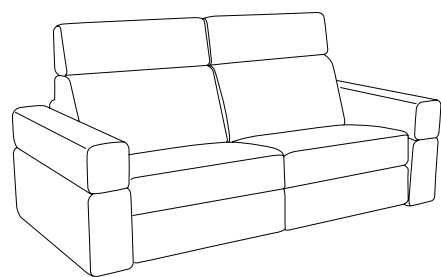

# Logan bracciolo Double

recliner classic

recliner & letto  
recliner & bed

letto  
bed

## materasso mattress

- \* 70 x 195 h16 (27,6" x 76,8" h 6,3")
- \*\* 100 x 195 h16 (39,4" x 76,8" h 6,3")
- \*\*\* 120 x 195 h16 (47,2" x 76,8" h 6,3")
- \*\*\*\* 140 x 195 h16 (55,1" x 76,8" h 6,3")
- \*\*\*\*\* 160 x 195 h16 (63,0" x 76,8" h 6,3")

Angolo  
Corner

Angolo Poltrona  
Corner Chair

Chaise Longue Extra

Pouff contenitore  
pouff with box

## poltrona armchair

105 cm  
41,3"

Chair & chair recl

136 cm  
53,5"

Chair  
fix - bed  
recl & bed

83 cm  
32,7"

Chair raf/laf  
fix & recl

103 cm  
40,6"