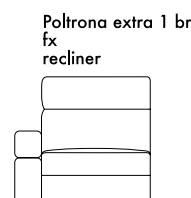

## poltrona armchair

105 cm  
41,3"

Chair & chair recl

136 cm  
53,5"

Chair  
fix - bed  
recl & bed

83 cm  
32,7"

Chair raf/laf  
fix & recl

103 cm  
40,6"

Chair  
extra raf/laf  
fix & recl

114 cm  
44,9"

Chair raf/laf  
bed  
recl & bed

61 cm  
24,0"

Armless chair  
fix & recliner

81 cm  
31,9"

Armless chair  
extra fix & recl

92 cm  
36,2"