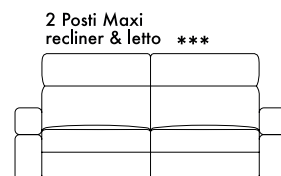

Armless chair  
bed - recl & bed

## 2 posti/ 2 posti max 2 seater/ 2 seater max

166 cm  
65,4"

2 seater fix - recl - bed

144 cm  
56,7"

2 seater raf/laf  
fix - recl - bed

186 cm  
73,2"

2 seater max recl & bed

164 cm  
64,6"