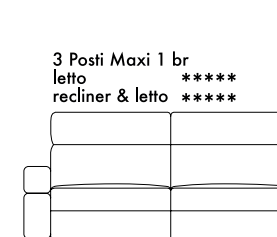

204 cm
80,3"

3 seater max raf/laf
bed - recl. & bed