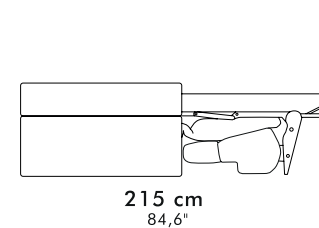

## materasso mattress

- \* 70 x 195 h16 (27,6" x 76,8" h 6,3")
- \*\* 100 x 195 h16 (39,4" x 76,8" h 6,3")
- \*\*\* 120 x 195 h16 (47,2" x 76,8" h 6,3")
- \*\*\*\* 140 x 195 h16 (55,1" x 76,8" h 6,3")
- \*\*\*\*\* 160 x 195 h16 (63,0" x 76,8" h 6,3")

## poltrona armchair

105 cm  
41,3"

Chair & chair recl

136 cm  
53,5"

Chair  
fix - bed  
recl & bed

83 cm  
32,7"

Chair raf/laf  
fix & recl

103 cm  
40,6"

## 2 posti/ 2 posti max 2 seater/ 2 seater max

166 cm  
65,4"

2 seater fix - recl - bed

144 cm  
56,7"

2 seater raf/laf  
fix - recl - bed

186 cm  
73,2"

2 seater max recl & bed

164 cm  
64,6"

## 3 posti/ 3 posti max 3 seater/ 3 seater max

206 cm  
81,1"

3 seater fix-recl - bed - recl & bed

184 cm  
72,4"

3 seater raf/laf fix - recl  
bed - recl & bed

162 cm  
63,8"

3 seater armless  
recl. - bed - recl. & bed