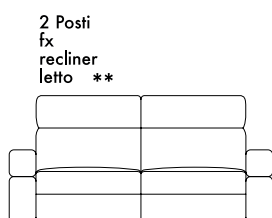

2 posti/ 2 posti max 2 seater/ 2 seater max

166 cm
65,4"

2 seater fix - recl - bed