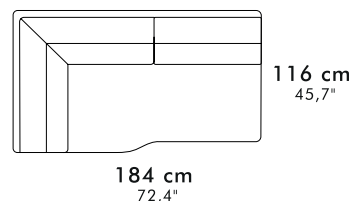

Angolo Poltrona
Corner Chair